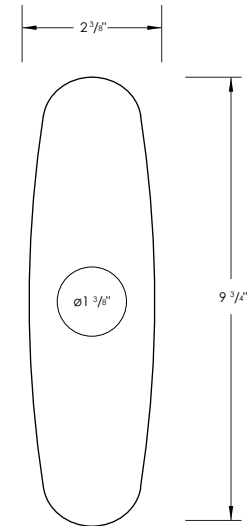

SINGLE HOLE KITCHEN PLATES

A-802

100% STAINLESS STEEL STURDY THICK METAL

DIMENSIONS

FINISH

BRUSHED NICKEL (B)

POLISHED CHROME (C)

MATTE BLACK (N)